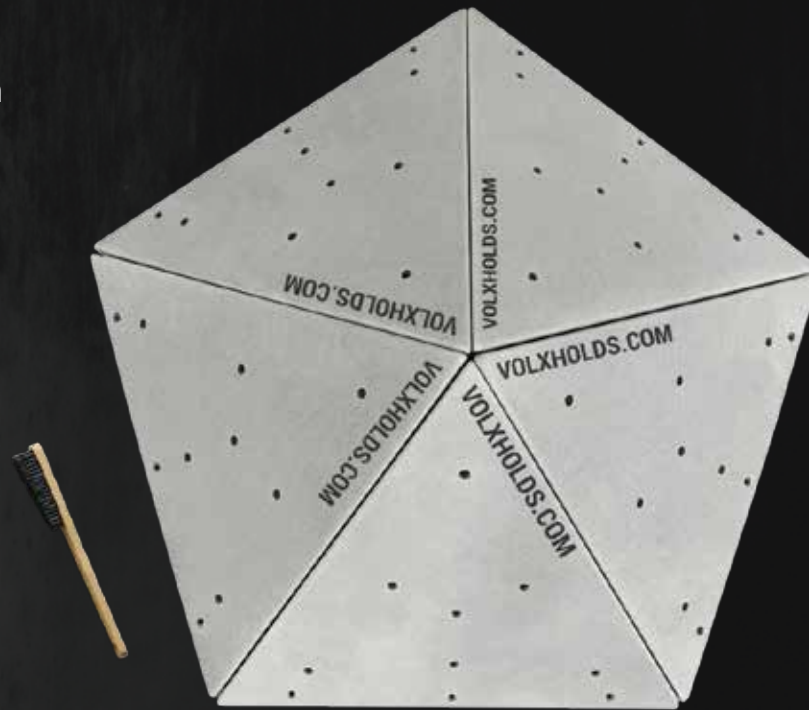

45 x 45 x H 20 cm

Slopers

PLY WOOD

120 x 120 x H 30 cm

PLYWOOD Starsystem 2

Slopers

PLY
WOOD

60 x 60 x H 30 cm